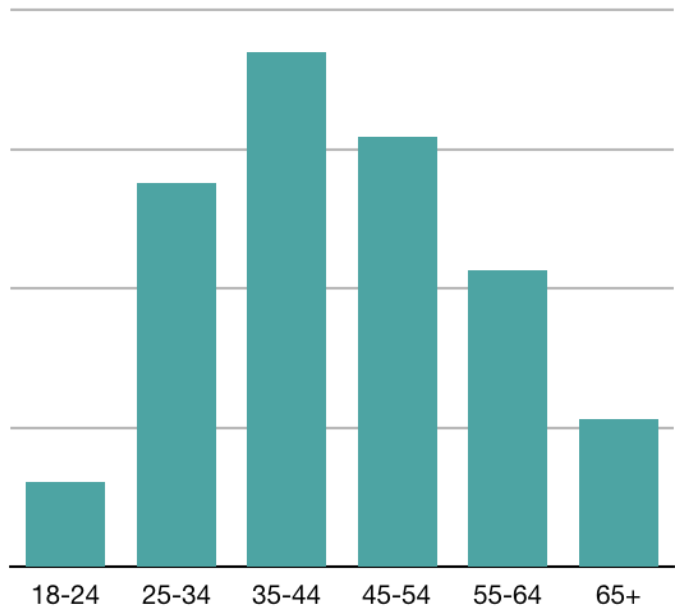

1.8 Million

45000+

Facebook followers

9000+

Twitter followers

*Includes other social accounts associated with Rutherford Source

Stats at a Glance

Advertising Sizes & Positions