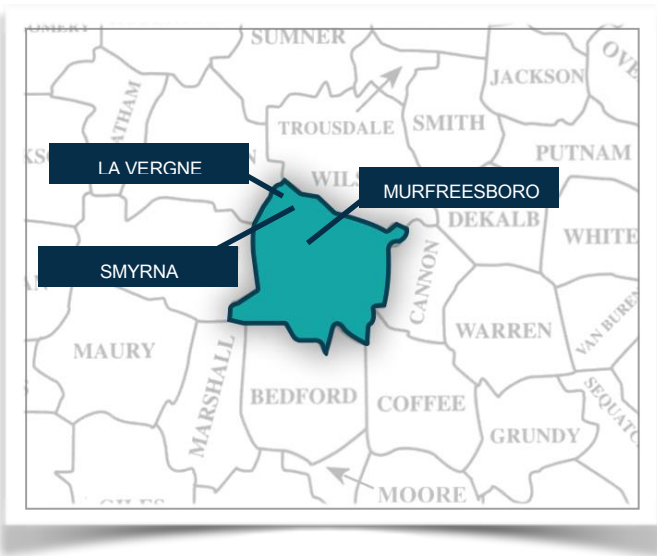

1.8 Million

45000+

Facebook followers

9000+

Twitter followers

*Includes other social accounts associated with Rutherford Source

Stats at a Glance

Advertising Sizes & Positions