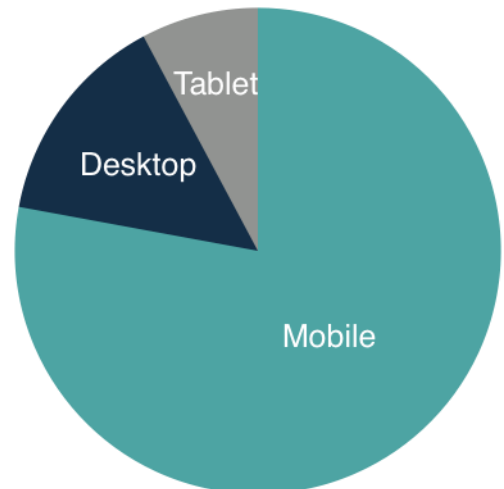

1.8 Million

45000+

Facebook followers

9000+

Twitter followers

*Includes other social accounts associated with Rutherford Source

Stats at a Glance

Advertising Sizes & Positions

LEADERBOARD 728X90
Run of Site Position

LEADERBOARD 1068X90
Run of Site Position

SKYSCRAPER 300X600
Run of Site Position

BILLBOARD 300X250
Run of Site Position

Our ads are optimized for “run of site” to give you maximum exposure throughout multiple positions throughout our entire site.