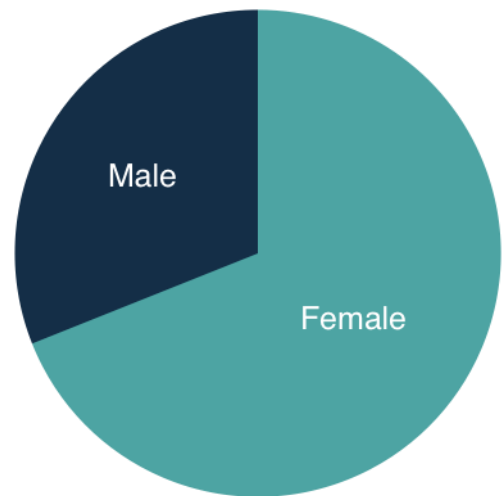

1.8 Million

45000+

Facebook followers

9000+

Twitter followers

*Includes other social accounts associated with Rutherford Source

Stats at a Glance

Advertising Sizes & Positions